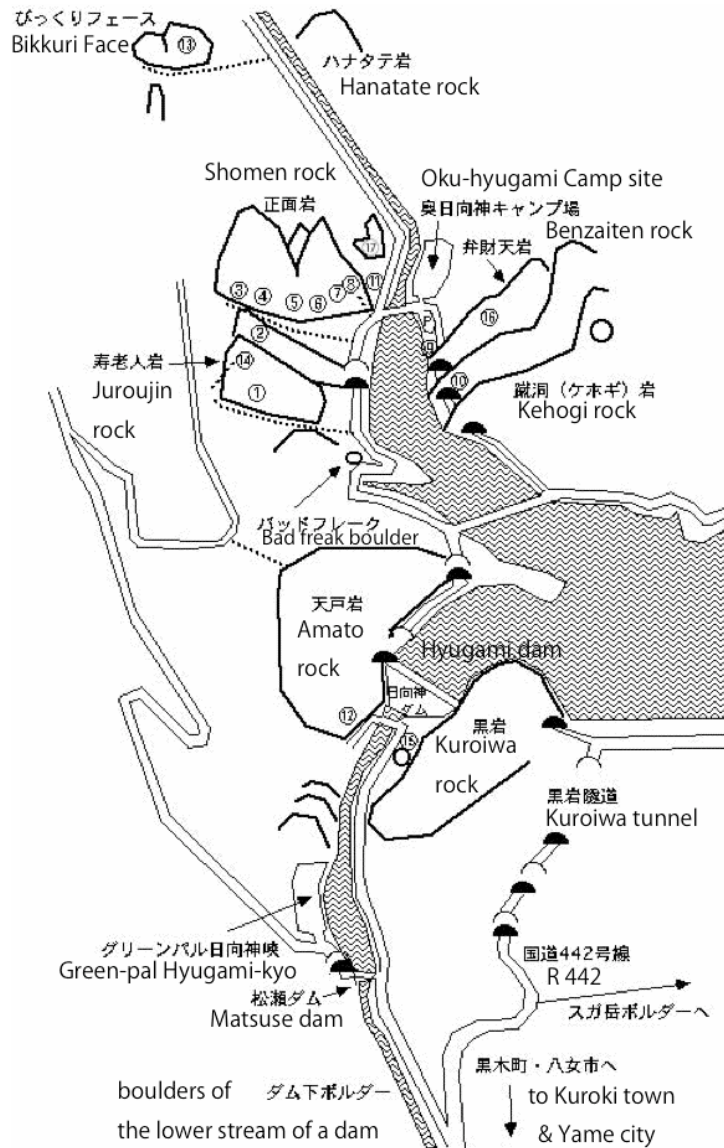

Hyugami area Map

1, Ai(Love) no area	7, Balcony2 area	13, Bikkuri Face
2, Kohan(Lakeside) no area	8, Balcony area	14, Juroujin area
3, Okuheki(A back wall) area	9, Training area	15, Tettoh(Steel tower) area
4, Summertime area	10, Tunnel area	16, Sunset area
5, Competition area	11, Riverside area	17, Michibata(Roadside) area
6, Bacher area	12, The lower stream of a dam area	

This map was created by K1 hut.