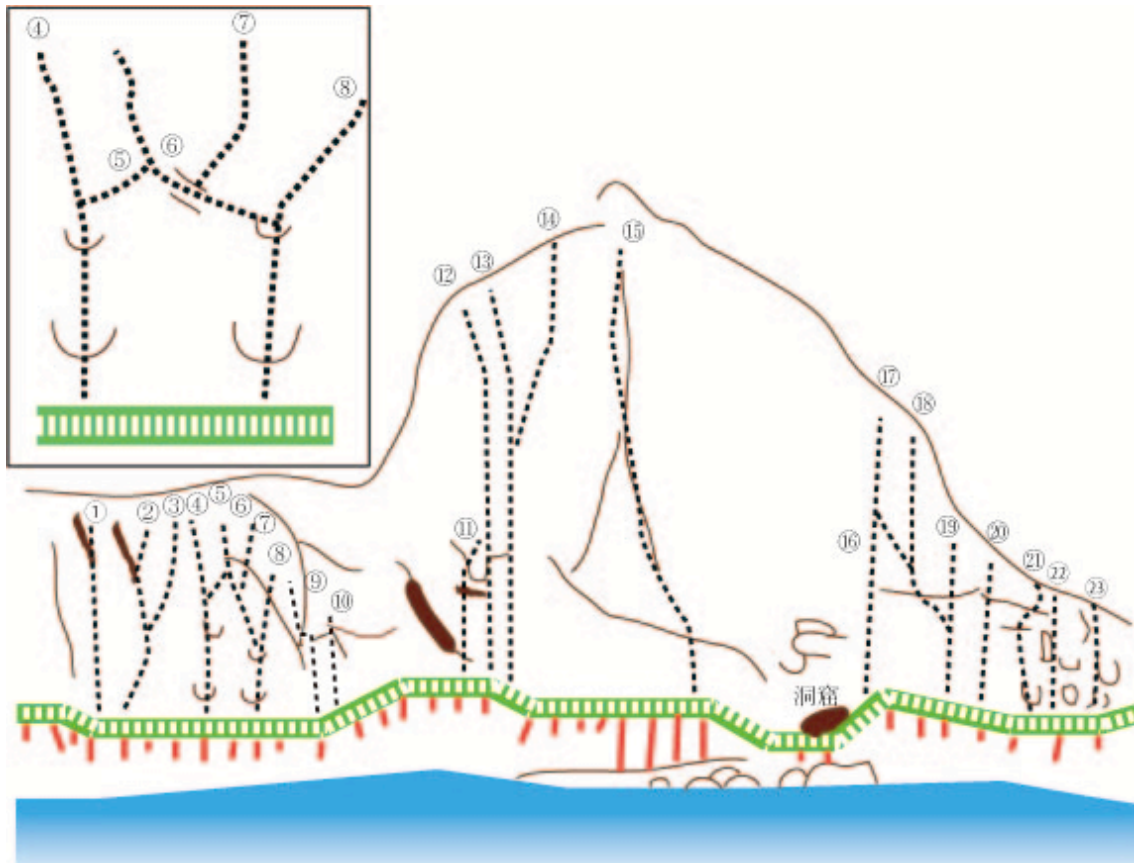

Honjo Yuuhodou (Promenade) area

1, Katteni shiyagare 5.11c ★ (Sanji Hashii)	13, Namako no Namida 5.12a ★★★★★ (Noge)
2, Batman 5.11c ★★ (Hashii)	14, Rakuyou 5.13a ★★ (Shikou Noguchi)
3, Tonbi & Kajika 5.11d	15, Shiorihimo 5.12a (Shinji Yoshino)
4, Banjo 5.13b ★ (Hidefumi Ohishi)	16, Tobuga Gotoku Direct 5.13b ★★★★★ (Ohishi)
5, Lackey Boy 5.13d	17, Tobuga Gotoku 5.12d ★★★★★ (Noguchi)
6, Ayu no Onigiri 5.12c ★★ (Ohishi)	18, No Problem 5.12a/b ★★ (Noguchi)
7, Suishagoya 5.12a ★ (Ohishi)	19, Ayu Lady 5.12b ★ (Ohishi)
8, Namakemono 5.12a ★★★★★ (Ohishi)	20, JT Line 5.11a ★★ (Yasuyuki Jinnai)
9, Ethodattchi 5.10a (Yoshikazu Kotegawa)	21, Lamen & Udon 5.11a (Kotegawa)
10, Yamiagari 5.10a (Kotegawa)	22, Furisode 5.10c (Kiyoshi Himeno)
11, Tarachine 5.11a ★ (Hashii)	23, Haehae Idaida 5.10a (Hashii)
12, Omoeba Tookue Kitamonda 5.11d ★★ ★ (Yoshiaki Noge)	

This topo was created by K1 hut.